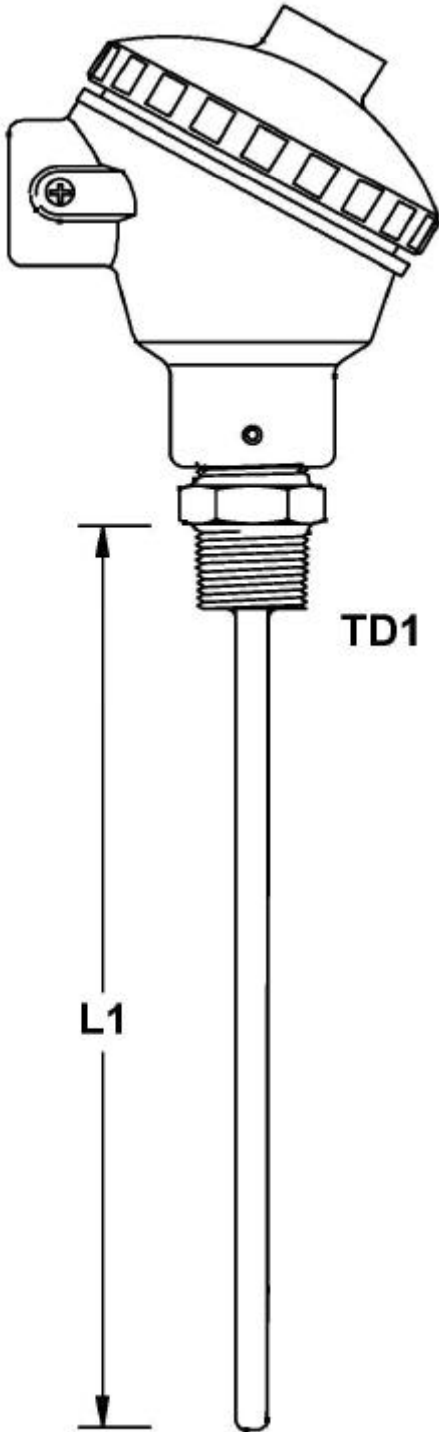

~~Thermo Hunter Pty Ltd~~

ABN: 90 091647 684

1/378 Parramatta Rd
Homebush NSW 2140

Phone: 02 87460900
Fax: 02 87460122
Email: thermohunter@netdata.com.au

Customer Details		
Sensor Description	TM-PH	RM-PH
Sensor Type	Thermocouple K J T N	Pt100 Pt1000
L1 x Diameter		
L2 x Diameter		
Thread Sizes		
Spring Loading		
Maximum Temp		
Additional Fittings		
Transmitter		
Additional Notes