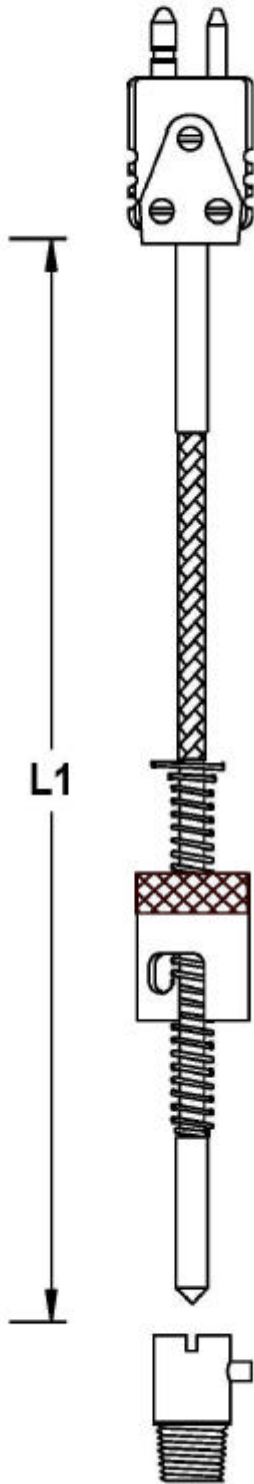

Thermo Hunter Pty Ltd

ABN: 90 091647 684

1/378 Parramatta Rd
Homebush NSW 2140

Phone: 02 87460900
Fax: 02 87460122
Email: thermohunter@netdata.com.au

Customer Details		
Sensor Description	T-PL with Plug	R-PL with Plug
Sensor Type	Thermocouple K J T	Pt100 Pt1000
L1 x Description	2000 mm FG/FG Stainless Overbraid	2000 mm PTFE Stainless Overbraid
L2 x Diameter		
Thread Sizes		
Spring Loading		
Maximum Temp	350C	350C
Additional Fittings	Bayonet Adaptor	Bayonet Adaptor
Transmitter		
Additional Notes