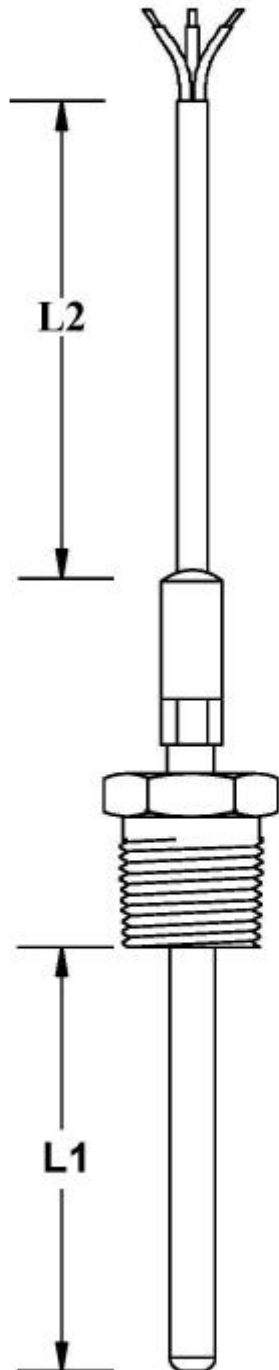

Thermo Hunter Pty Ltd

ABN: 90 091647 684

1/378 Parramatta Rd
Homebush NSW 2140

Phone: 02 87460900
Fax: 02 87460122
Email: thermohunter@netdata.com.au

Customer Details		
Sensor Description	TM-ET Spring Bearing Probe	RM-ET Spring Bearing Probe
Sensor Type	Thermocouple K J T N	Pt100 Pt1000
L1 x Diameter		
L2 x Description		
Thread Sizes		
Spring Loading		
Maximum Temp		
Additional Fittings		
Transmitter		
Additional Notes