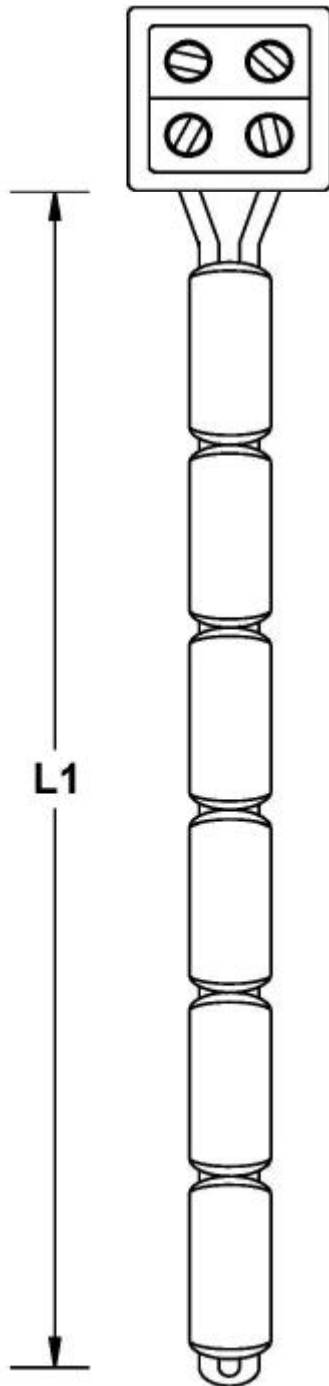

# Thermo Hunter Pty Ltd

ABN: 90 091647 684

1/378 Parramatta Rd  
Homebush NSW 2140

Phone: 02 87460900  
Fax: 02 87460122  
Email: thermohunter@netdata.com.au

<b>Customer Details</b>		
<b>Sensor Description</b>	TM-A Ceramic bead Probe With Block	
<b>Sensor Type</b>	Thermocouple K J T N R	
<b>L1 x Diameter</b>		
<b>L2 x Diameter</b>		
<b>Thread Sizes</b>		
<b>Spring Loading</b>		
<b>Maximum Temp</b>		
<b>Additional Fittings</b>		
<b>Transmitter</b>		
<b>Additional Notes</b>		