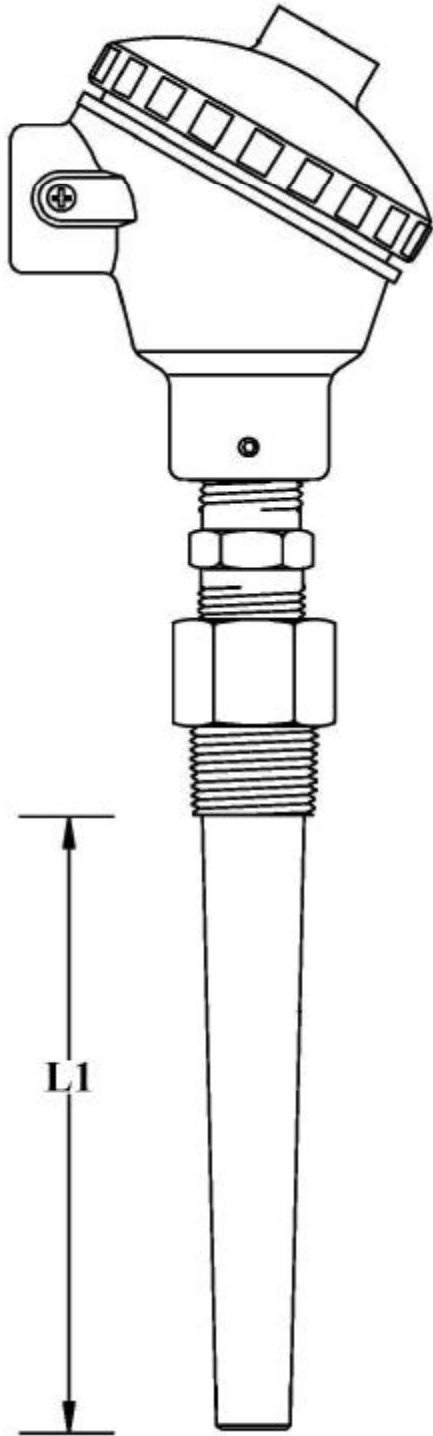

Thermo Hunter Pty Ltd

ABN: 90 091647 684

1/378 Parramatta Rd
Homebush NSW 2140

Phone: 02 87460900
Fax: 02 87460122
Email: thermohunter@netdata.com.au

Customer Details		
Sensor Description	TM-PH With Thermowell	RM-PH With Thermowell
Sensor Type	Thermocouple K J T N	Pt100 Pt1000
L1 x Diameter		
L2 x Diameter		
Thread Sizes		
Spring Loading		
Maximum Temp		
Additional Fittings		
Transmitter		
Additional Notes