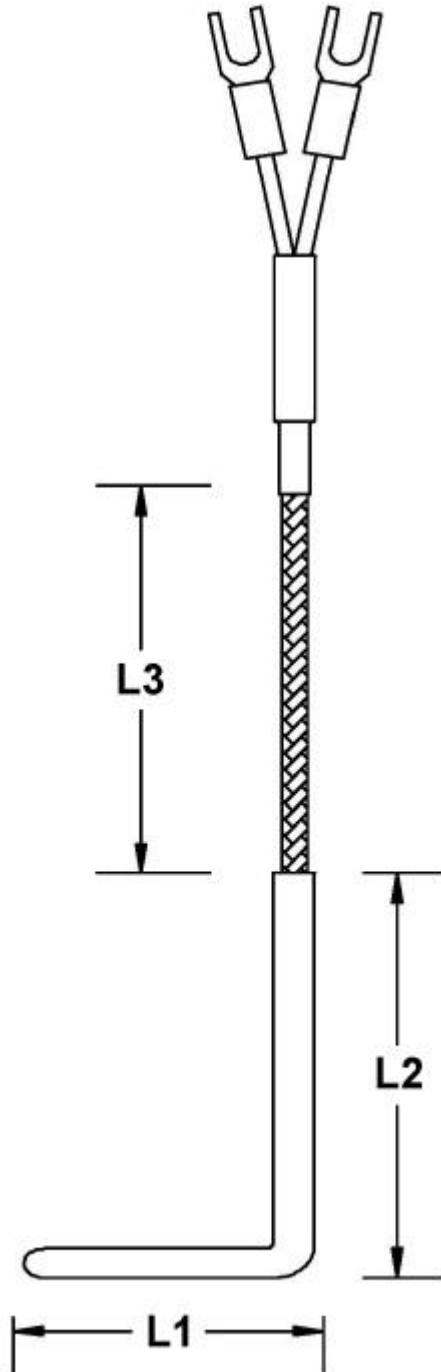

Thermo Hunter Pty Ltd

ABN: 90 091647 684

1/378 Parramatta Rd
Homebush NSW 2140

Phone: 02 87460900
Fax: 02 87460122
Email: thermohunter@netdata.com.au

Customer Details		
Sensor Description	T-LT R/Angle	R-LT R/Angle
Sensor Type	Thermocouple K J T	Pt100 Pt1000
L1 x Diameter		
L2 x Diameter		
L3 x Description	2000 mm FG/FG Stainless Overbraid	2000 mm PTFE Stainless Overbraid
Thread Sizes		
Spring Loading		
Maximum Temp		
Additional Fittings		
Transmitter		
Additional Notes