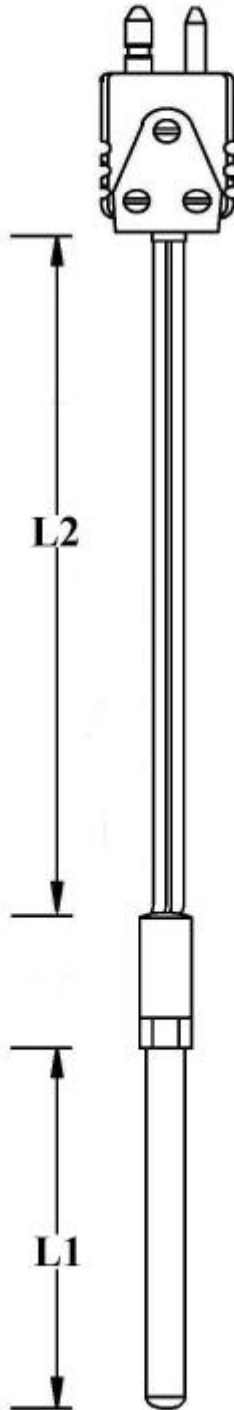

Thermo Hunter Pty Ltd

ABN: 90 091647 684

1/378 Parramatta Rd
Homebush NSW 2140

Phone: 02 87460900
Fax: 02 87460122
Email: thermohunter@netdata.com.au

Customer Details		
Sensor Description	TM-ET With Plug	RM-ET With Plug
Sensor Type	Thermocouple K J T N	Pt100 Pt1000
L1 x Diameter		
L2 x Description		
Thread Sizes		
Spring Loading		
Maximum Temp		
Additional Fittings	Standard Plug Mini Plug	Standard Plug Mini Plug
Transmitter		
Additional Notes