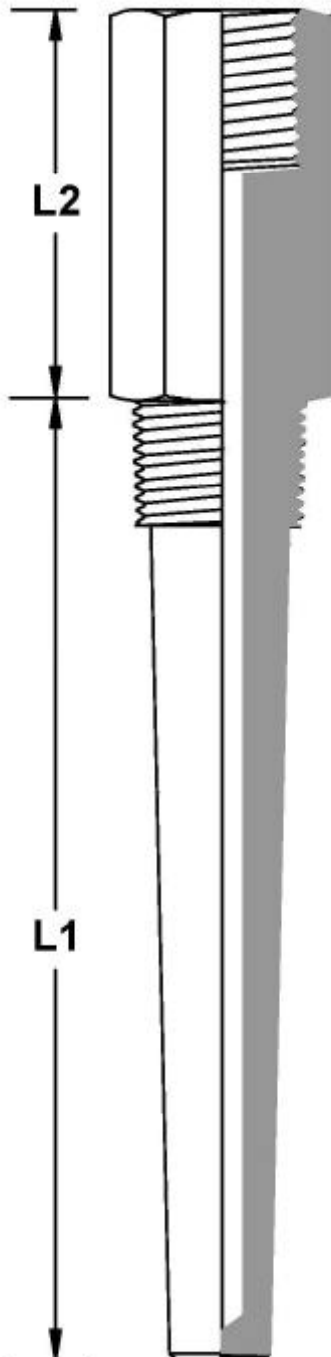

Thermo Hunter Pty Ltd

ABN: 90 091647 684

1/378 Parramatta Rd
Homebush NSW 2140

Phone: 02 87460900
Fax: 02 87460122
Email: thermohunter@netdata.com.au

Customer Details		
Sensor Description	FPS-MF With Extension Lag	
Well Type	Bar Stock Thermowell Fabricated Thermowell	
L1 x Diameter		
L2 x Diameter		
Thread Sizes		
Spring Loading		
Maximum Temp		
Additional Fittings		
Transmitter		
Additional Notes