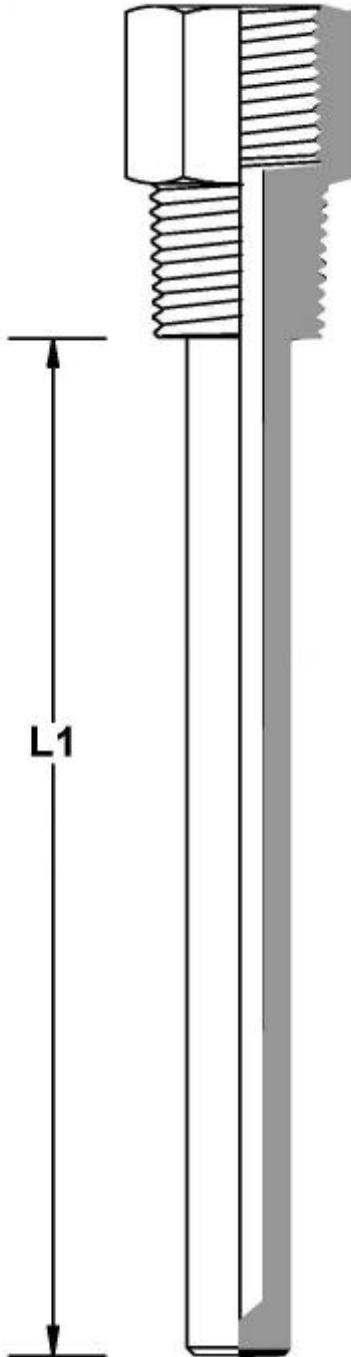

Thermo Hunter Pty Ltd

ABN: 90 091647 684

1/378 Parramatta Rd
Homebush NSW 2140

Phone: 02 87460900
Fax: 02 87460122
Email: thermohunter@netdata.com.au

Customer Details		
Sensor Description	FPS-MF	
Well Type	Bar Stock Thermowell Fabricated Thermowell	
L1 x Diameter		
L2 x Diameter		
Thread Sizes		
Spring Loading		
Maximum Temp		
Additional Fittings		
Transmitter		
Additional Notes