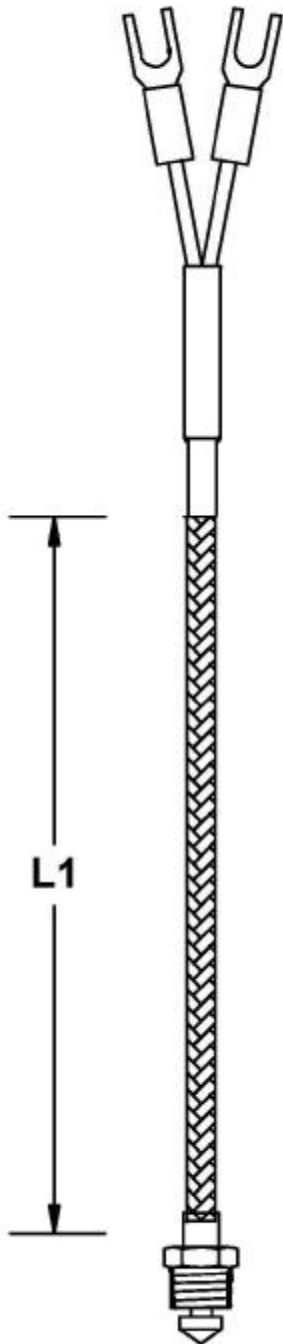

Thermo Hunter Pty Ltd

ABN: 90 091647 684

1/378 Parramatta Rd
Homebush NSW 2140

Phone: 02 87460900
Fax: 02 87460122
Email: thermohunter@netdata.com.au

Customer Details		
Sensor Description	T-PL Bolt Probe	R-PL Bolt Probe
Sensor Type	Thermocouple K J T	Pt100 Pt1000
L1 x Description	2000 mm FG/FG Stainless Overbraid	2000 mm PTFE Stainless Overbraid
L2 x Diameter		
Thread Sizes		
Spring Loading		
Maximum Temp	350C	350C
Additional Fittings		
Transmitter		
Additional Notes