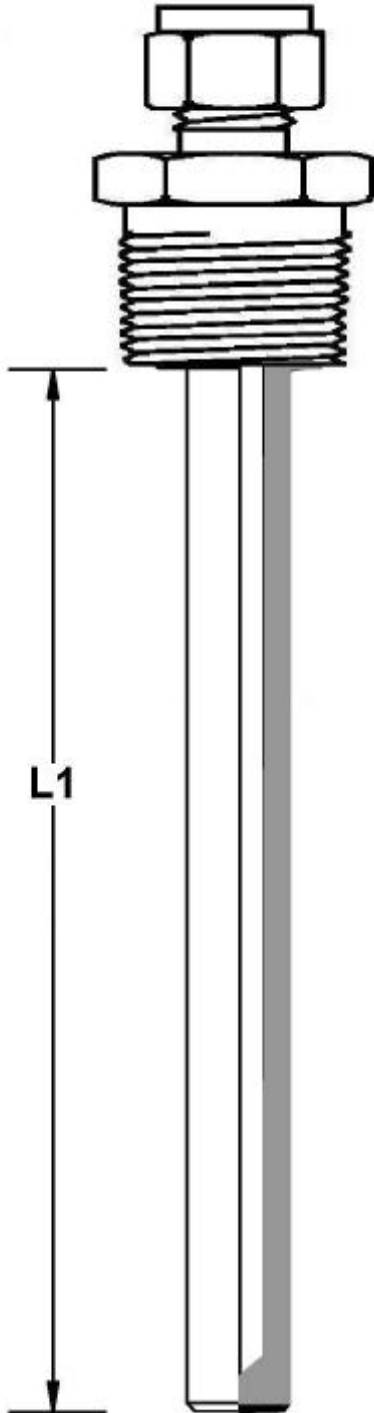

# ~~Thermo~~ Hunter Pty Ltd

ABN: 90 091647 684

1/378 Parramatta Rd  
Homebush NSW 2140

Phone: 02 87460900  
Fax: 02 87460122  
Email: thermohunter@netdata.com.au

<b>Customer Details</b>		
<b>Sensor Description</b>	<b>FPS-CF</b>	
<b>Well Type</b>	Fabricated Thermowell	
<b>L1 x Diameter</b>		
<b>L2 x Diameter</b>		
<b>Thread Sizes</b>		
<b>Spring Loading</b>		
<b>Maximum Temp</b>		
<b>Additional Fittings</b>		
<b>Transmitter</b>		
<b>Additional Notes</b>		