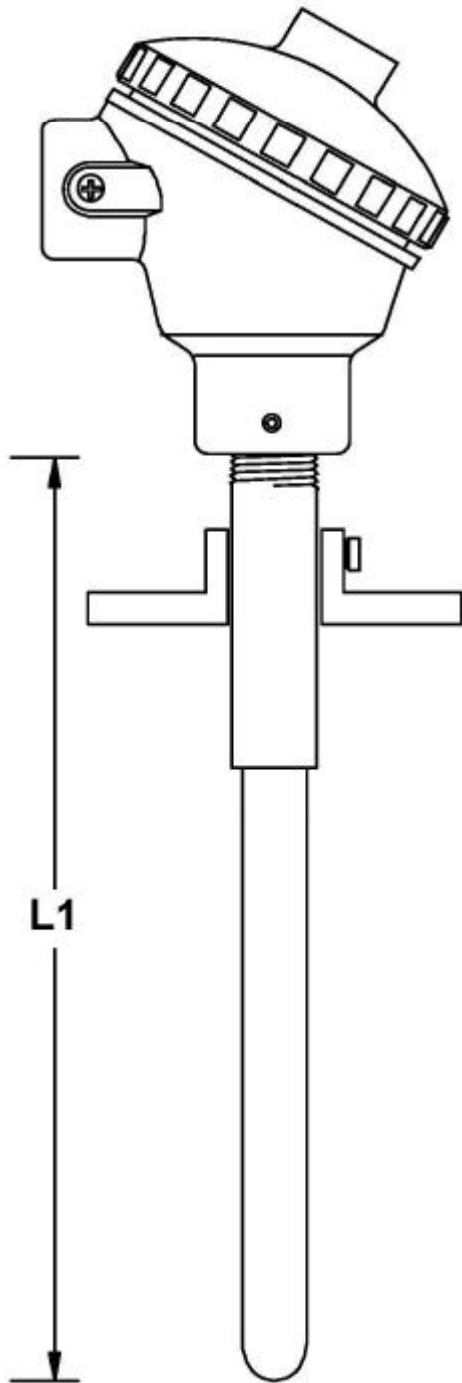

Thermo Hunter Pty Ltd

ABN: 90 091647 684

1/378 Parramatta Rd
Homebush NSW 2140

Phone: 02 87460900
Fax: 02 87460122
Email: thermohunter@netdata.com.au

Customer Details		
Sensor Description	T-CR With Flange	
Sensor Type	Thermocouple K J T N R	
L1 x Diameter		
L2 x Diameter		
Thread Sizes		
Spring Loading		
Maximum Temp		
Additional Fittings		
Transmitter		
Additional Notes