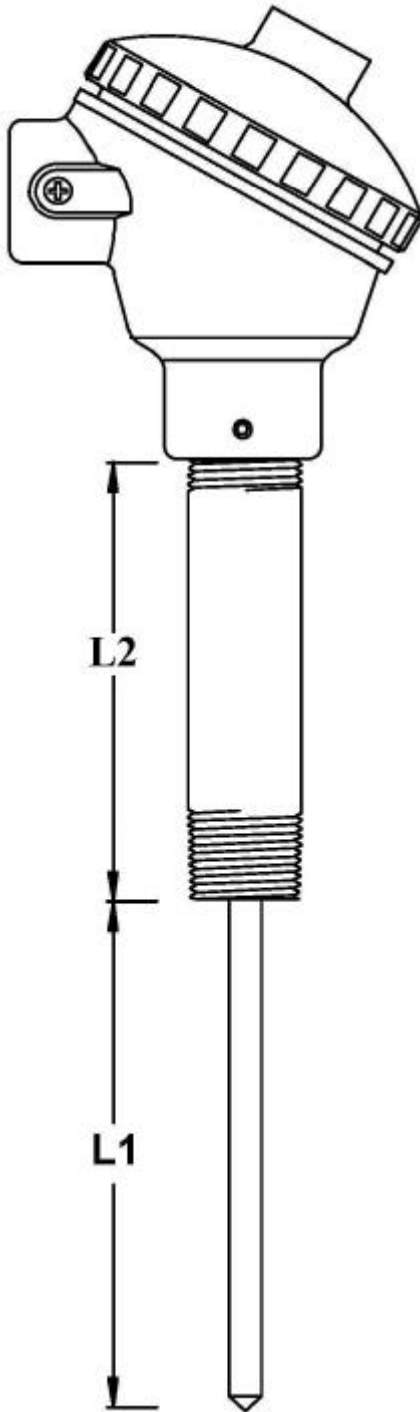

Thermo Hunter Pty Ltd

ABN: 90 091647 684

1/378 Parramatta Rd
Homebush NSW 2140

Phone: 02 87460900
Fax: 02 87460122
Email: thermohunter@netdata.com.au

Customer Details		
Sensor Description	TM-PH With Extension Lag	RM-PH With Extension Lag
Sensor Type	Thermocouple K J T N	Pt100 Pt1000
L1 x Diameter		
L2 x Diameter		
Thread Sizes		
Spring Loading		
Maximum Temp		
Additional Fittings		
Transmitter		
Additional Notes