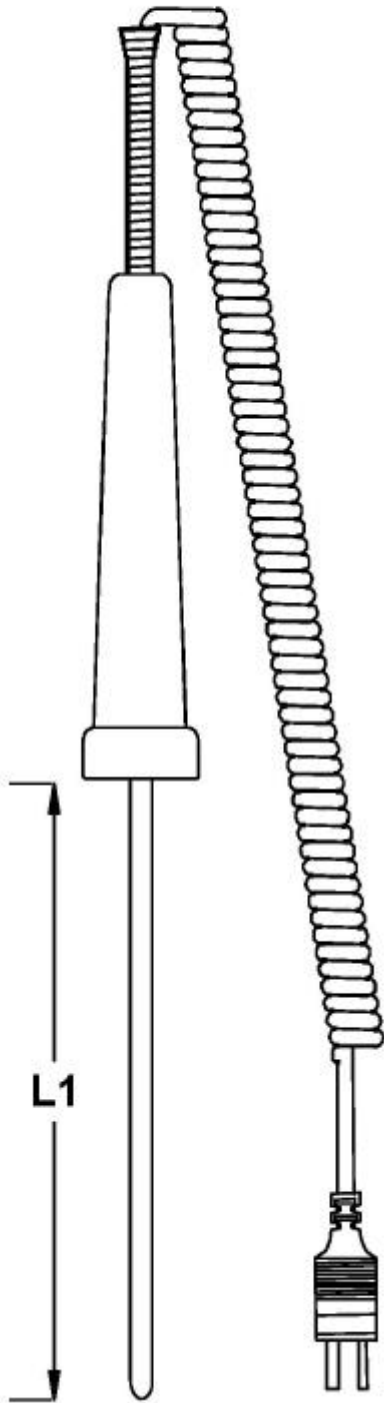

~~Thermo~~ Hunter Pty Ltd

ABN: 90 091647 684

1/378 Parramatta Rd
Homebush NSW 2140

Phone: 02 87460900
Fax: 02 87460122
Email: thermohunter@netdata.com.au

Customer Details		
Sensor Description	T-HH Hand Held Standard Probe	R-HH Hand Held Standard Probe
Sensor Type	Thermocouple K J T N	Pt100 Pt1000
L1 x Diameter		
L2 x Diameter		
Thread Sizes		
Spring Loading		
Maximum Temp		
Additional Fittings		
Transmitter		
Additional Notes