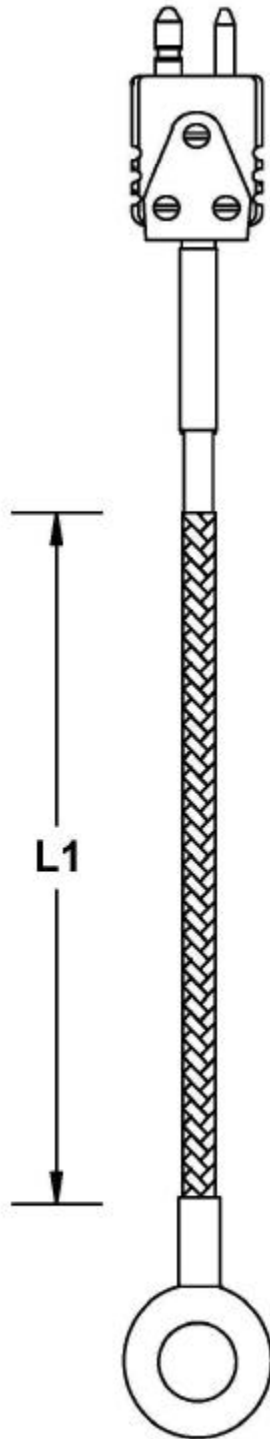

~~Thermo~~ Hunter Pty Ltd

ABN: 90 091647 684

1/378 Parramatta Rd
Homebush NSW 2140

Phone: 02 87460900
Fax: 02 87460122
Email: thermohunter@netdata.com.au

Customer Details		
Sensor Description	T-PL Washer Probe with Plug	R-PL Washer Probe With Plug
Sensor Type	Thermocouple K J T	Pt100 Pt1000
L1 x Description	2000 mm FG/FG Stainless Overbraid	2000 mm PTFE Stainless Overbraid
L2 x Diameter		
Thread Sizes		
Spring Loading		
Maximum Temp	350C	350C
Additional Fittings		
Transmitter		
Additional Notes