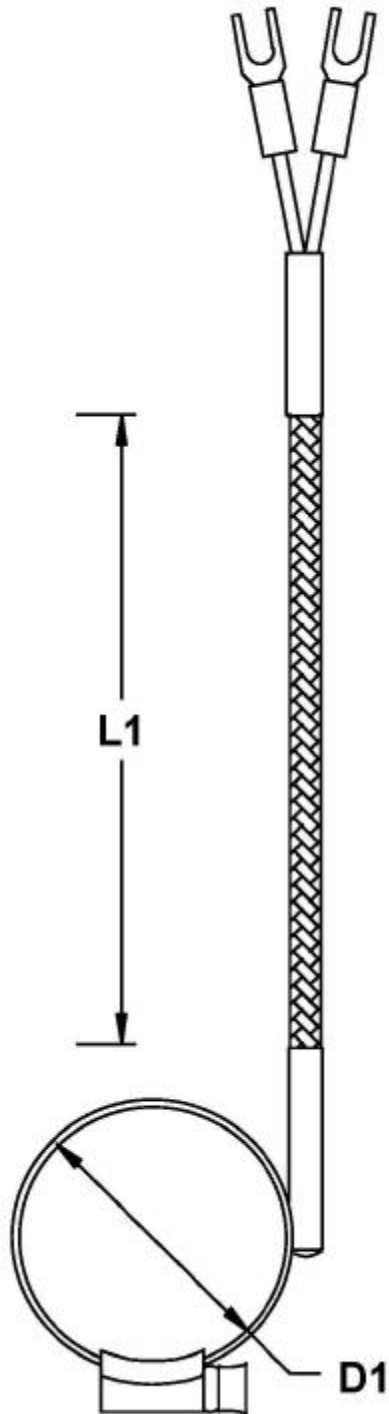

~~Thermo~~ Hunter Pty Ltd

ABN: 90 091647 684

1/378 Parramatta Rd
Homebush NSW 2140

Phone: 02 87460900
Fax: 02 87460122
Email: thermohunter@netdata.com.au

Customer Details		
Sensor Description	T-NZ Nozzle Probe	T-NZ Nozzle Probe
Sensor Type	Thermocouple K J T N	Pt100 Pt1000
L1 x Description	2000 mm FG/FG Stainless Overbraid	2000 mm PTFE Stainless Overbraid
D1 Diameter		
Thread Sizes		
Spring Loading		
Maximum Temp	350C	350C
Additional Fittings		
Transmitter		
Additional Notes