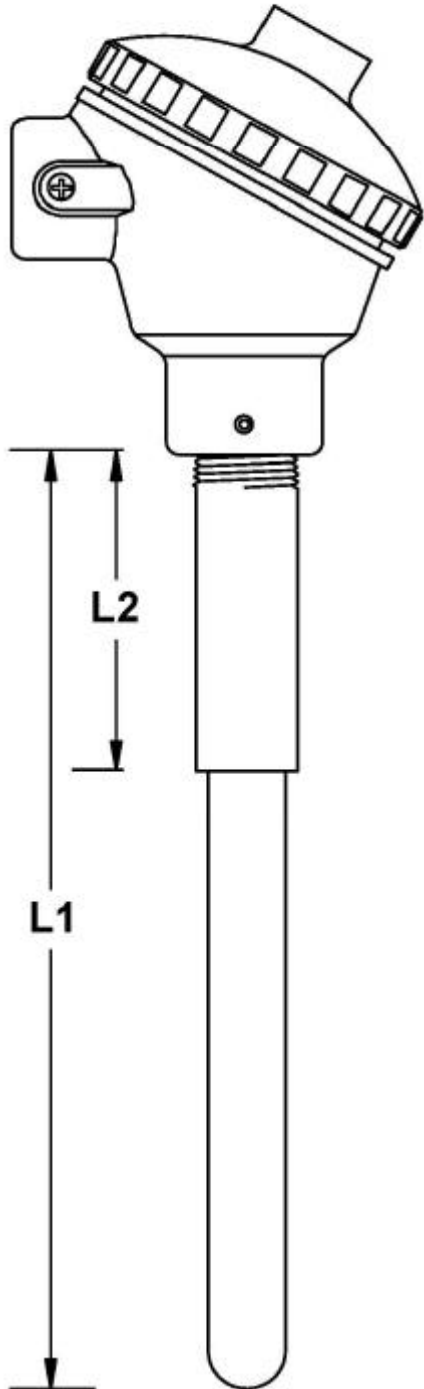

~~Thermo Hunter Pty Ltd~~

ABN: 90 091647 684

1/378 Parramatta Rd
Homebush NSW 2140

Phone: 02 87460900
Fax: 02 87460122
Email: thermohunter@netdata.com.au

Customer Details		
Sensor Description	T-CR	
Sensor Type	Thermocouple K J T N R	
L1 x Diameter		
L2 x Diameter		
Thread Sizes		
Spring Loading		
Maximum Temp		
Additional Fittings		
Transmitter		
Additional Notes