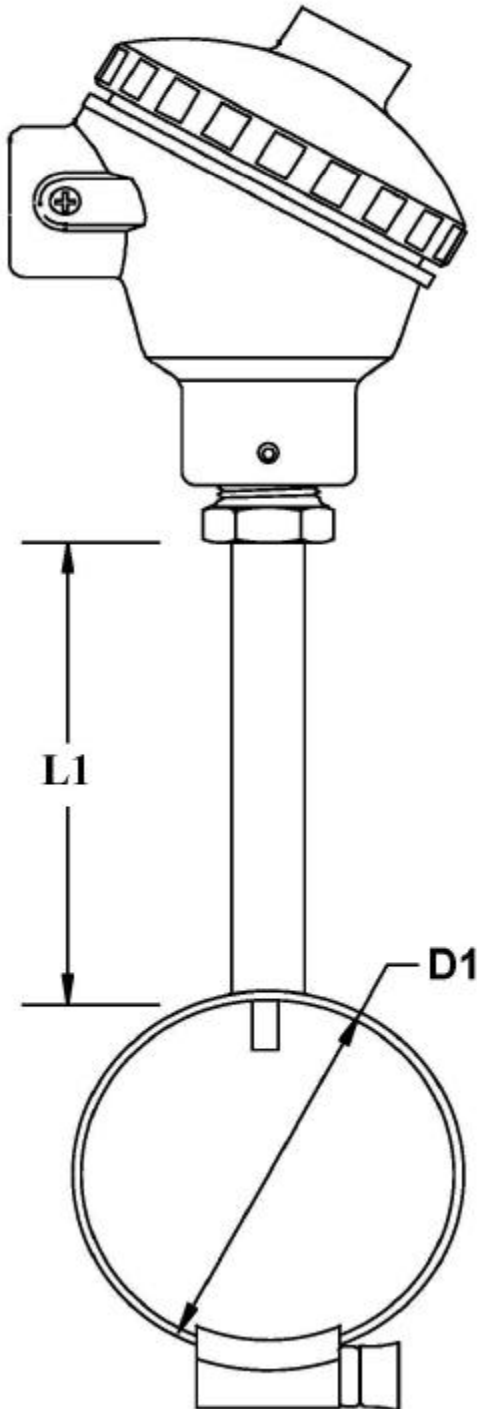

Thermo Hunter Pty Ltd

ABN: 90 091647 684

1/378 Parramatta Rd
Homebush NSW 2140

Phone: 02 87460900
Fax: 02 87460122
Email: thermohunter@netdata.com.au

Customer Details		
Sensor Description	TM-PH Pipe Clamp	RM-PH Pipe Clamp
Sensor Type	Thermocouple K J T N	Pt100 Pt1000
L1 x Diameter		
D1 Diameter		
Thread Sizes		
Spring Loading		
Maximum Temp		
Additional Fittings		
Transmitter		
Additional Notes