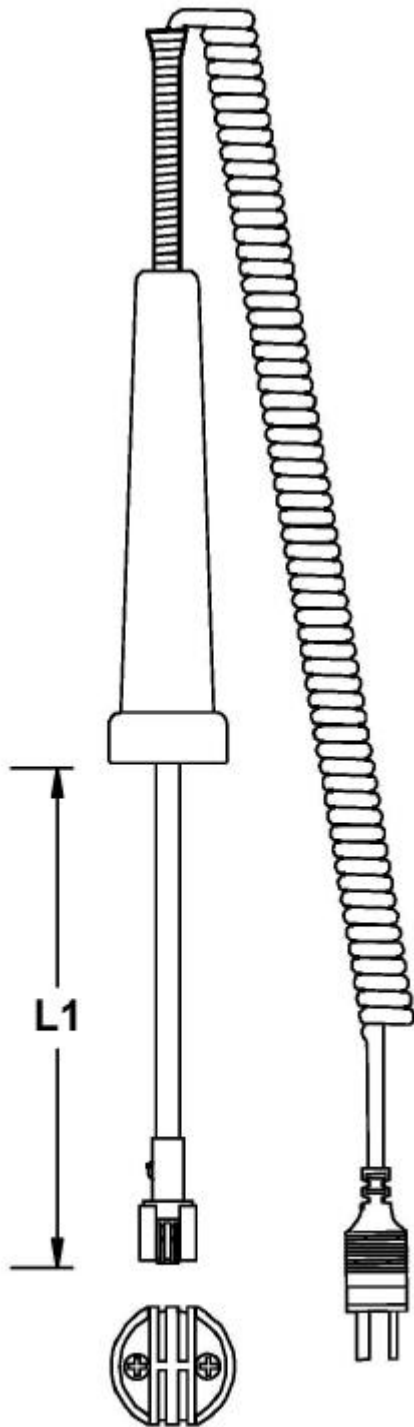

# Thermo Hunter Pty Ltd

ABN: 90 091647 684

1/378 Parramatta Rd  
Homebush NSW 2140

Phone: 02 87460900  
Fax: 02 87460122  
Email: thermohunter@netdata.com.au

Customer Details		
Sensor Description	T-HH Hand Held Surface Probe	R-HH Hand Held Surface Probe
Sensor Type	Thermocouple K J T N	Pt100 Pt1000
L1 x Diameter		
L2 x Diameter		
Thread Sizes		
Spring Loading		
Maximum Temp		
Additional Fittings		
Transmitter		
Additional Notes		