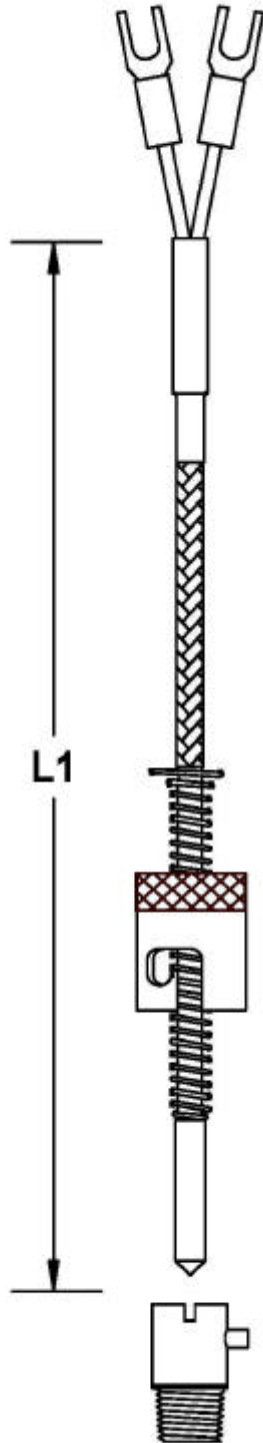

# Thermo Hunter Pty Ltd

ABN: 90 091647 684

1/378 Parramatta Rd  
Homebush NSW 2140

Phone: 02 87460900  
Fax: 02 87460122  
Email: thermohunter@netdata.com.au

Customer Details		
Sensor Description	T-PL	R-PL
Sensor Type	Thermocouple K J T	Pt100 Pt1000
L1 x Description	2000 mm FG/FG Stainless Overbraid	2000 mm PTFE Stainless Overbraid
L2 x Diameter		
Thread Sizes		
Spring Loading		
Maximum Temp	350C	350C
Additional Fittings	Bayonet Adaptor	Bayonet Adaptor
Transmitter		
Additional Notes		