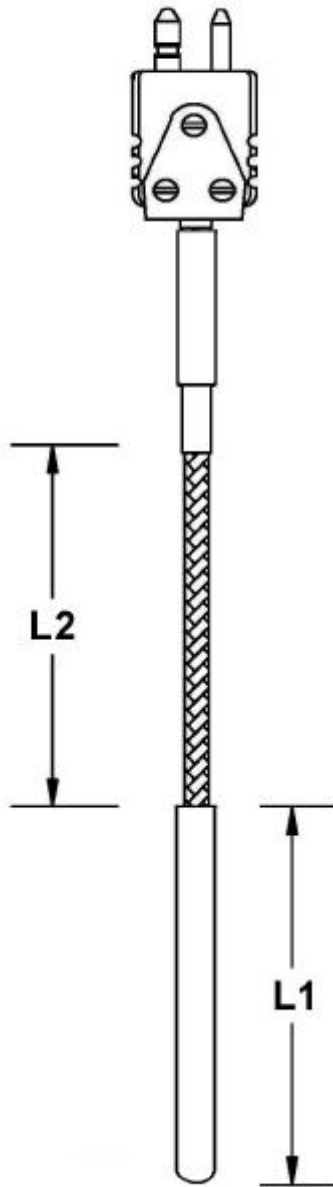

Thermo Hunter Pty Ltd

ABN: 90 091647 684

1/378 Parramatta Rd
Homebush NSW 2140

Phone: 02 87460900
Fax: 02 87460122
Email: thermohunter@netdata.com.au

Customer Details		
Sensor Description	T-LT with Plug	R-LT with Plug
Sensor Type	Thermocouple K J T	Pt100 Pt1000
L1 x Description		
L2 x Description		
Thread Sizes		
Spring Loading		
Maximum Temp	350C	350C
Plug Size	Mini Standard	Mini Standard
Additional Fittings		
Transmitter		
Additional Notes